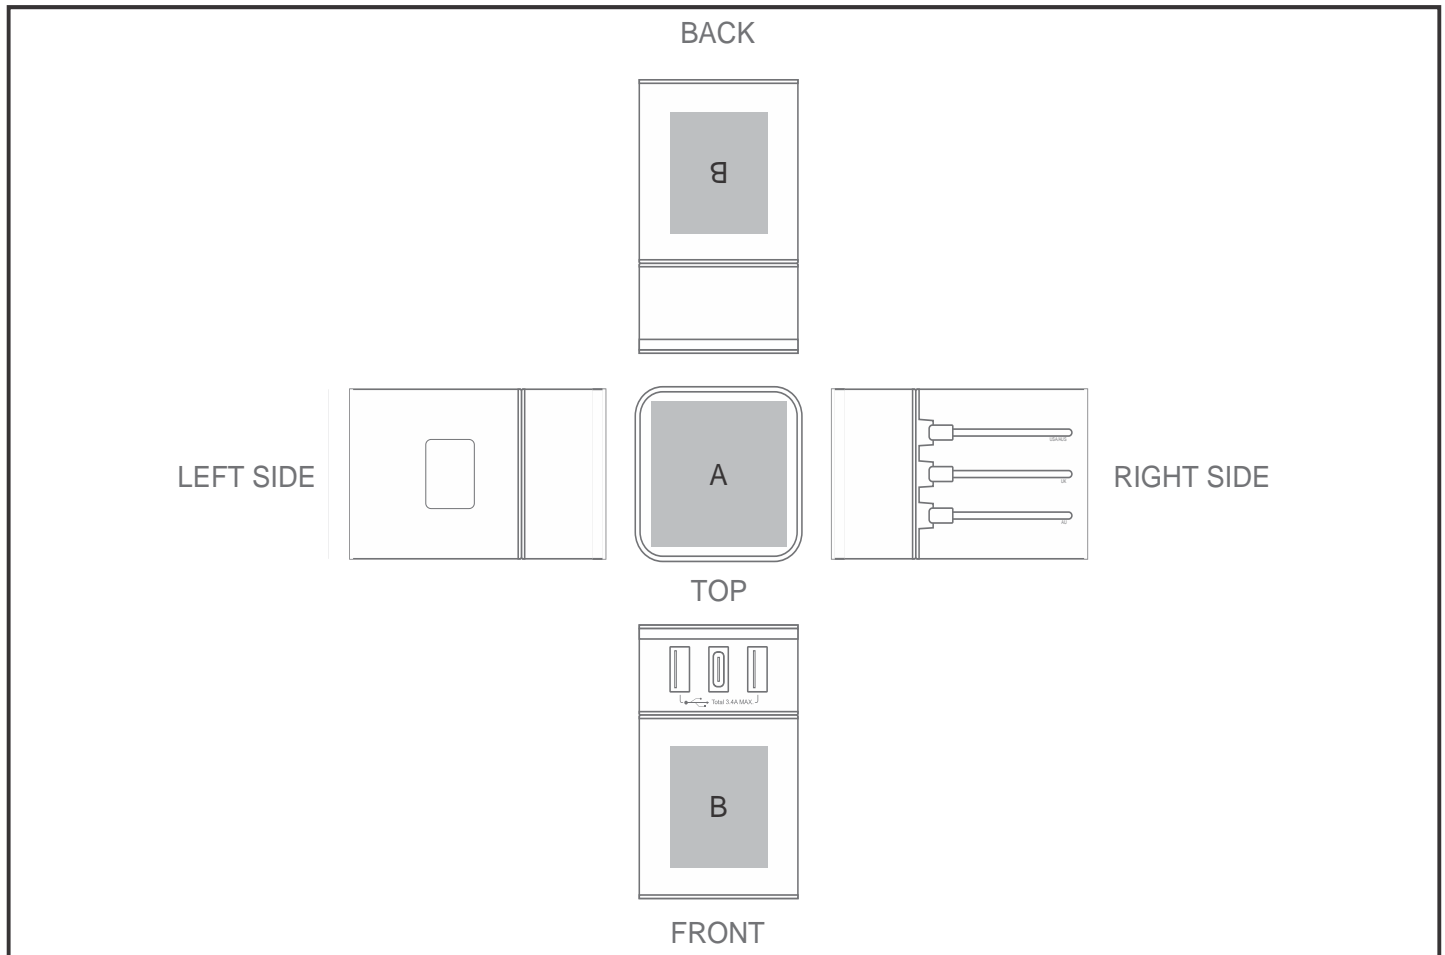

MT-SC-475-B

Swiss Cougar Frankfurt World Travel Adaptor

Need to know:

- Includes 1-Colour, 1-Position Pad Print OR 1-Position Direct Print (setup fees apply)

- DP print will result in over spray

Branding Options:

Position	Branding Method (Branding Code)	No. of Colours	Dimension
A	Pad Printing (PA)	4 Colours	30mm wide x 30mm high
A	Direct to Print (DP-A)	Full Colour	42mm wide x 42mm high
B	Pad Printing (PA)	4 Colours	30mm wide x 35mm high